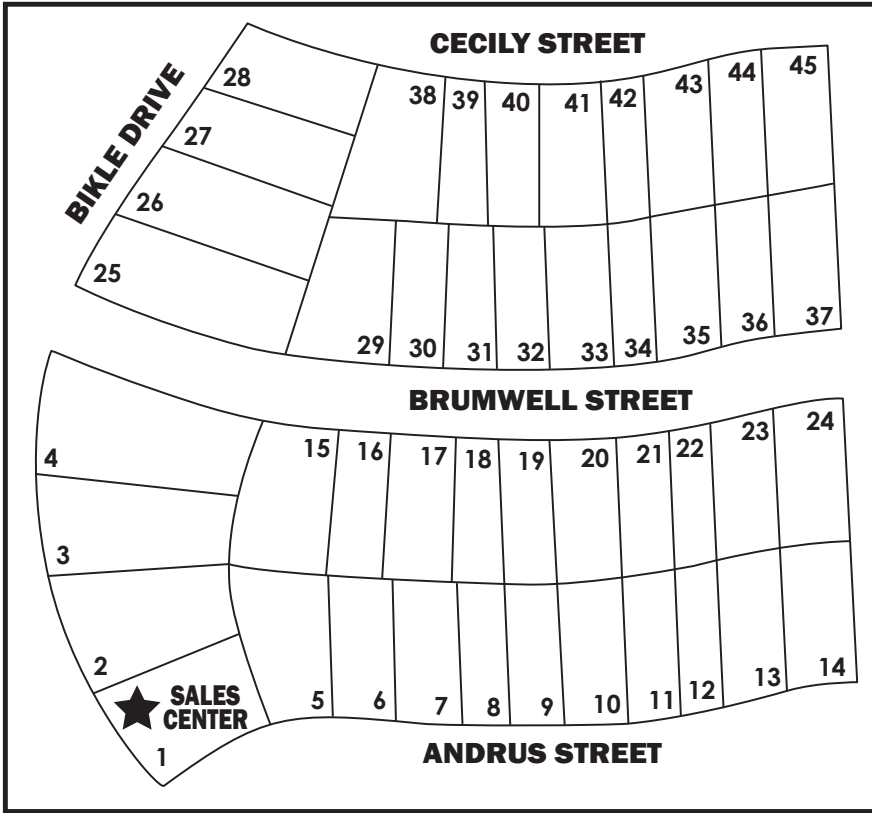

NINO HOMES

AT ARBOLEDA

Neighborhood Map

Area Map

Driving Directions

From Highway 101

Take Broadway St. exit in King City. Merge onto San Antonio Dr. Follow San Antonio to Mildred Ave. Left at Mildred, left onto Bikle Dr. Sales Center is at the corner of Bikle Dr. and Andrus St. Sales Center address: 640 Bikle Drive