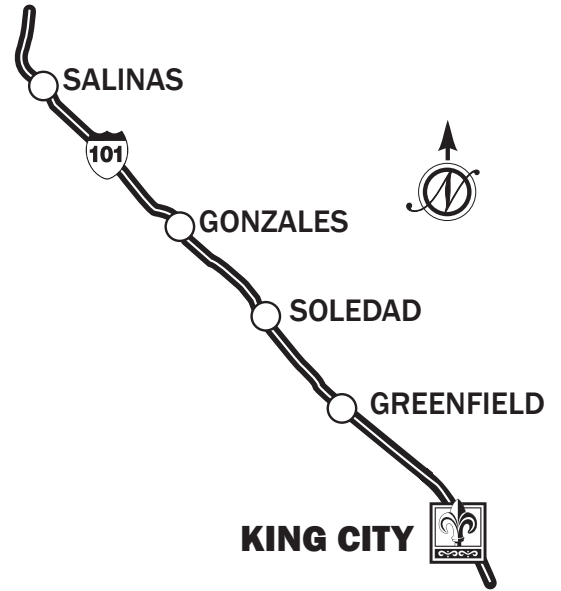

NINO HOMES

AT ARBOLEDA

Neighborhood Map

Area Map

Driving Directions

From Highway 101

Take Broadway St. exit in King City. Merge onto San Antonio Dr. Follow San Antonio to Mildred Ave. Left at Mildred, left onto Bikle Dr. Sales Center is at the corner of Bikle Dr. and Andrus St. Sales Center address: 640 Bikle Drive